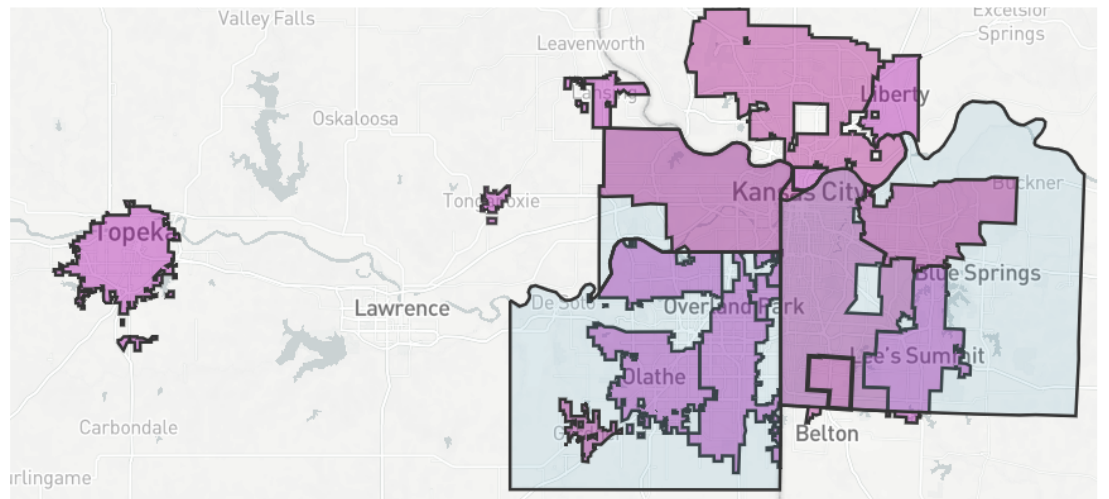

Regional Benchmarking Initiative

The Regional Benchmarking Initiative (RBI) was created to share data, determine relevant benchmarks, and encourage collaboration between city and county governments within the Kansas City metropolitan area and the surrounding region. RBI launched in the Spring of 2017 by the Data and Performance workgroup of the Core 4 initiative of Johnson County, Jackson County, Kansas City, Missouri & Unified Government of Wyandotte County and Kansas City, Kansas.

RBI Mission

To convene a group of data-driven local government professionals from Kansas and Missouri in order to foster relationships and to discuss comparative data between jurisdictions for the purposes of:

Identifying regional best practices

Informing operational improvements in individual communities

Telling data-driven stories about the region

Finding opportunities for collaboration

2018 RBI Benchmarking Report

Participating Jurisdictions

Updated August 2018

- Gardner, KS
- Grandview, MO
- Independence, MO
- Jackson County, MO
- Johnson County, KS
- Kansas City, MO
- Lansing, KS
- Lee's Summit, MO
- Liberty, MO
- Mission Hills, KS
- North Kansas City, MO
- Olathe, KS
- Overland Park, KS
- Prairie Village, KS
- Roeland Park, KS
- Shawnee, KS
- Tonganoxie, KS
- Topeka, KS
- Unified Government of Wyandotte County and Kansas City, KS
- Westwood, KS